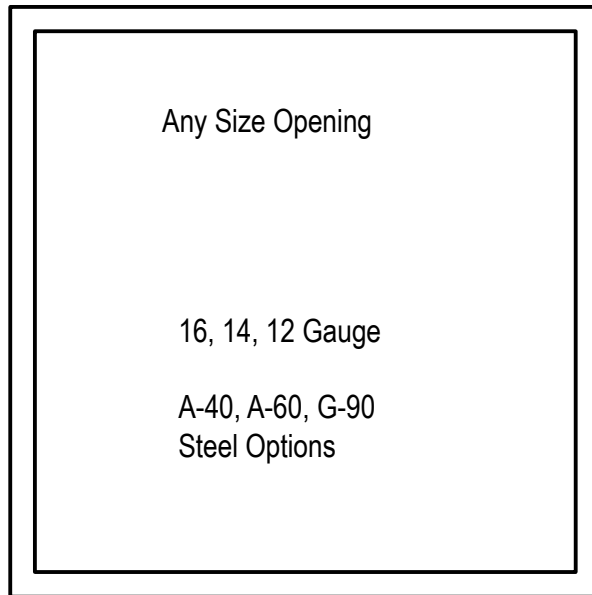

Min 3/4" to Max 12" Face

No Hinge
or Strike

Split Borrowed Lite

Glazing Bead
5/8" x 5/8" Standard

Custom Sizes and Bead Available

JR METAL FRAMES MANUFACTURERS OF STANDARD AND CUSTOM HOLLOW METAL FRAMES AND DOORS 287 Oakland Road, Belgrade, Maine 04917 USA Office 207-465-9066 Fax: 207-465-9452			
QUALITY SINCE 1981	Title: Split Borrowed Lite		
	Revision:	Revision Date:	Drawing Number:
Original Date:	Scale: Full Sized		Sheet: of
Drawn By:			