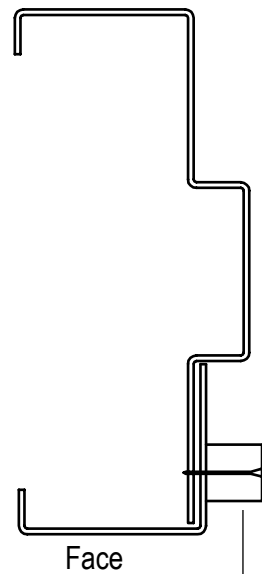

Min 3/4" to Max 12" Face

No Hinge
or Strike

Split Borrowed Lite

Glazing Bead
5/8" x 5/8" Standard

Custom Sizes and Bead Available

JR METAL FRAMES MANUFACTURERS OF STANDARD AND CUSTOM HOLLOW METAL FRAMES AND DOORS 287 Oakland Road, Belgrade, Maine 04917 USA Office 207-465-9066 Fax: 207-465-9452			
QUALITY SINCE 1981	Title: Split Borrowed Lite		
	Revision:	Revision Date:	Drawing Number:
Original Date:	Scale: Full Sized		Sheet: of
Drawn By:			