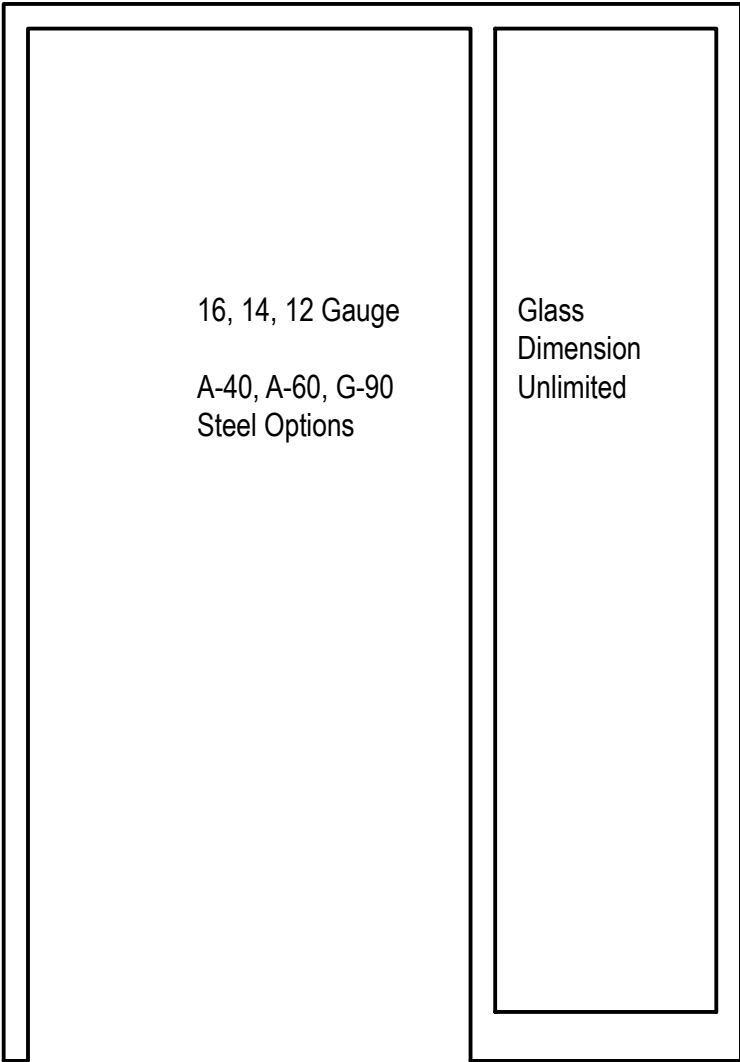

Min 3/4" to Max 12" Face

Sidelight Frame

Sill Face
2" - 16" Hieght
can vary

Standard or custom hinge &
strike locations

Double Rabbet profile
Standard

16, 14, 12 Gauge
A-40, A-60, G-90
Steel Options

Glass
Dimension
Unlimited

Custom Profiles Available

 <p>MANUFACTURERS OF STANDARD AND CUSTOM HOLLOW METAL FRAMES AND DOORS 287 Oakland Road, Belgrade, Maine 04917 USA Office 207-465-9066 Fax: 207-465-9452</p>			
QUALITY SINCE 1981	Title: Sidelight Frame		
	Revision:	Revision Date:	Drawing Number:
Original Date:	Scale: Full Sized		Sheet: of
Drawn By:			