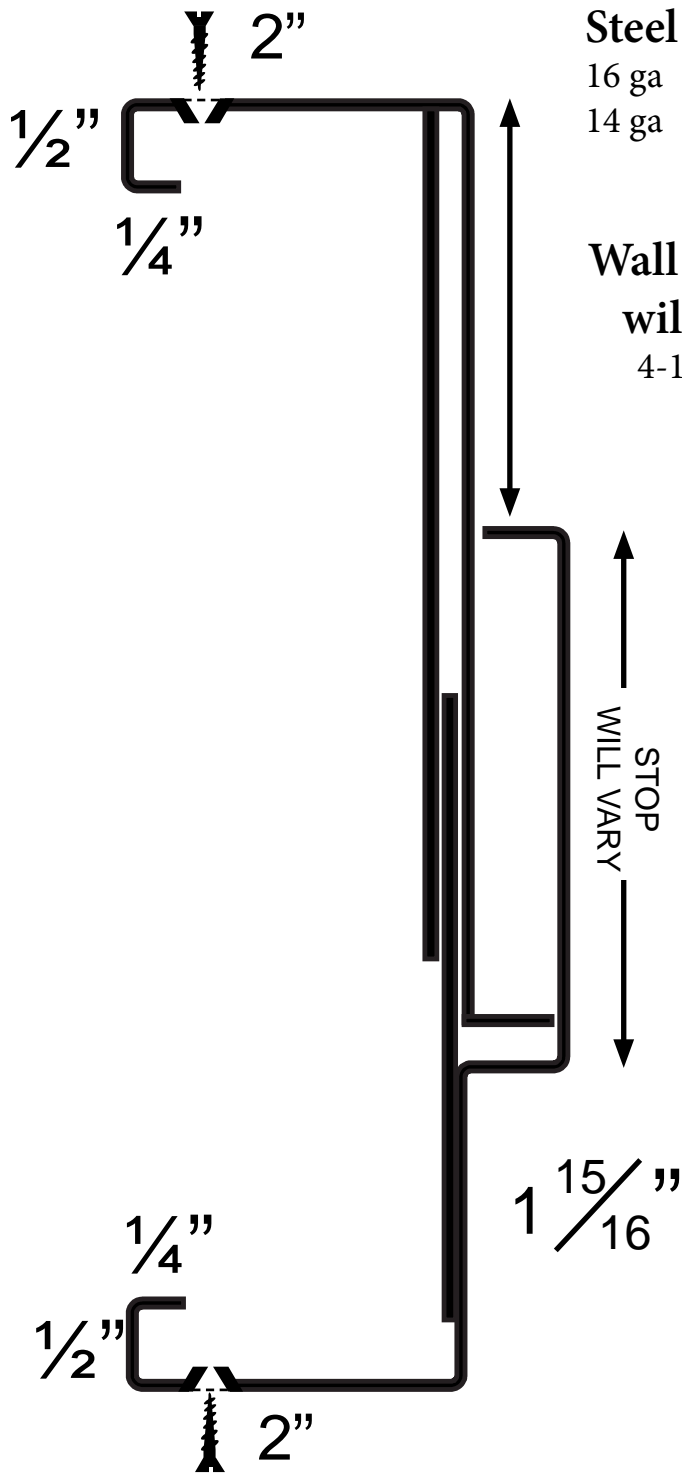

Profile Options

Drywall
Masonry
Nailer

Anchors

Wood Straps
or P+D Face
Every 16" on
Center

Standard Prep

ASA
4.5" Regular Hinges

Steel Choice

16 ga
14 ga

Wall adjustment

will vary size
4-1/2" - 7-3/4"

KD Adjustable Wall Frame

 <p>MANUFACTURERS OF STANDARD AND CUSTOM HOLLOW METAL FRAMES AND DOORS 287 Oakland Road, Belgrade, Maine 04917 USA Office 207-465-9066 Fax: 207-465-9452</p>			
QUALITY SINCE 1981	Title: KD Adjustable Wall Frame		
	Revision:	Revision Date:	Drawing Number:
Original Date:	Scale:		Sheet: of
Drawn By:	Sheet: of		