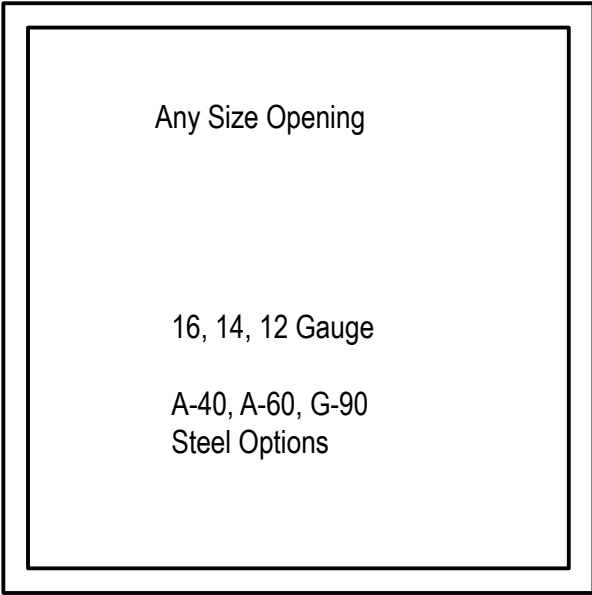

Min 3/4" to Max 12" Face

No Hinge
or Strike

16, 14, 12 Gauge

A-40, A-60, G-90
Steel Options

Borrowed Lite

Standard Equal Rabbet Profile
5/8" x 5/8" Bead

Custom Profile Options
Custom Bead Size Available

 <small>MANUFACTURERS OF STANDARD AND CUSTOM HOLLOW METAL FRAMES AND DOORS</small>			
<small>287 Oakland Road, Belgrade, Maine 04917 USA Office 207-465-9066 Fax: 207-465-9452</small>			
QUALITY SINCE 1981	Title: Borrowed Lite		
	Revision:	Revision Date:	Drawing Number:
Original Date:			
Drawn By:	Scale: Full Sized	Sheet: of	