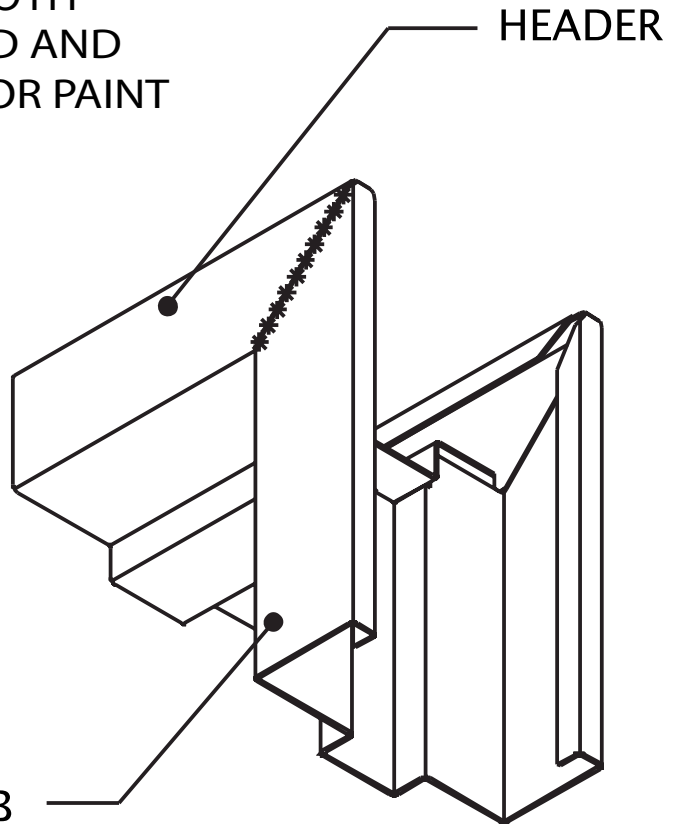

FACE WELD
GRIND FACE
AND FINISH
SMOOTH
PRIMED AND
READY FOR PAINT

SIDE JAMB

 <small>MANUFACTURERS OF STANDARD AND CUSTOM HOLLOW METAL FRAMES AND DOORS</small>			
<small>287 Oakland Road, Belgrade, Maine 04917 USA Office 207-465-9066 Fax: 207-465-9452</small>			
QUALITY SINCE 1981	Title: Face Weld		
	Revision:	Revision Date: 1-20-13	Drawing Number:
Original Date:	Drawn By: Dave		Sheet: 18 of 55
Scale:		Sheet:	