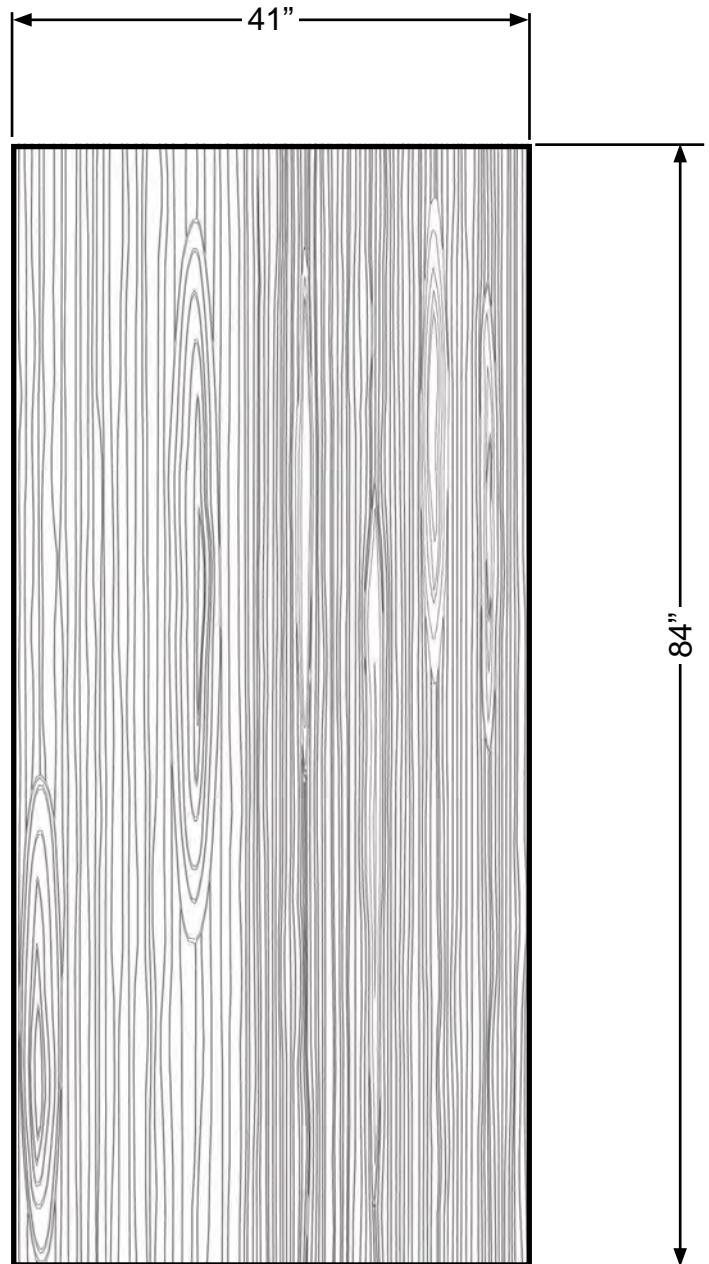

# WOOD GRAIN PATTERN

Flush Skin  
 Honey Comb  
 Poly Core  
 A-40  
 18 Gauge

Maximum Height 84"  
 Maximum Width 41"

Lightly etched  
 to surface of  
 skin

**NOTES:**

Finish paint may  
 hide most of wood  
 look.

 <small>MANUFACTURERS OF STANDARD AND CUSTOM HOLLOW METAL FRAMES AND DOORS</small>			
<small>287 Oakland Road, Belgrade, Maine 04917 USA Office 207-465-9066 Fax: 207-465-9452</small>			
<b>QUALITY                  SINCE 1981</b>	<b>Title: Wood Grain Pattern</b>		
	Revision: <b>#1</b>	Revision Date: <b>10-06-15</b>	Drawing Number: <b>PR0000</b>
Original Date: <b>10-06-15</b>	Scale: <b>Do not scale this drawing</b>		Sheet: <b>of</b>
Drawn By:	Drawn By:		