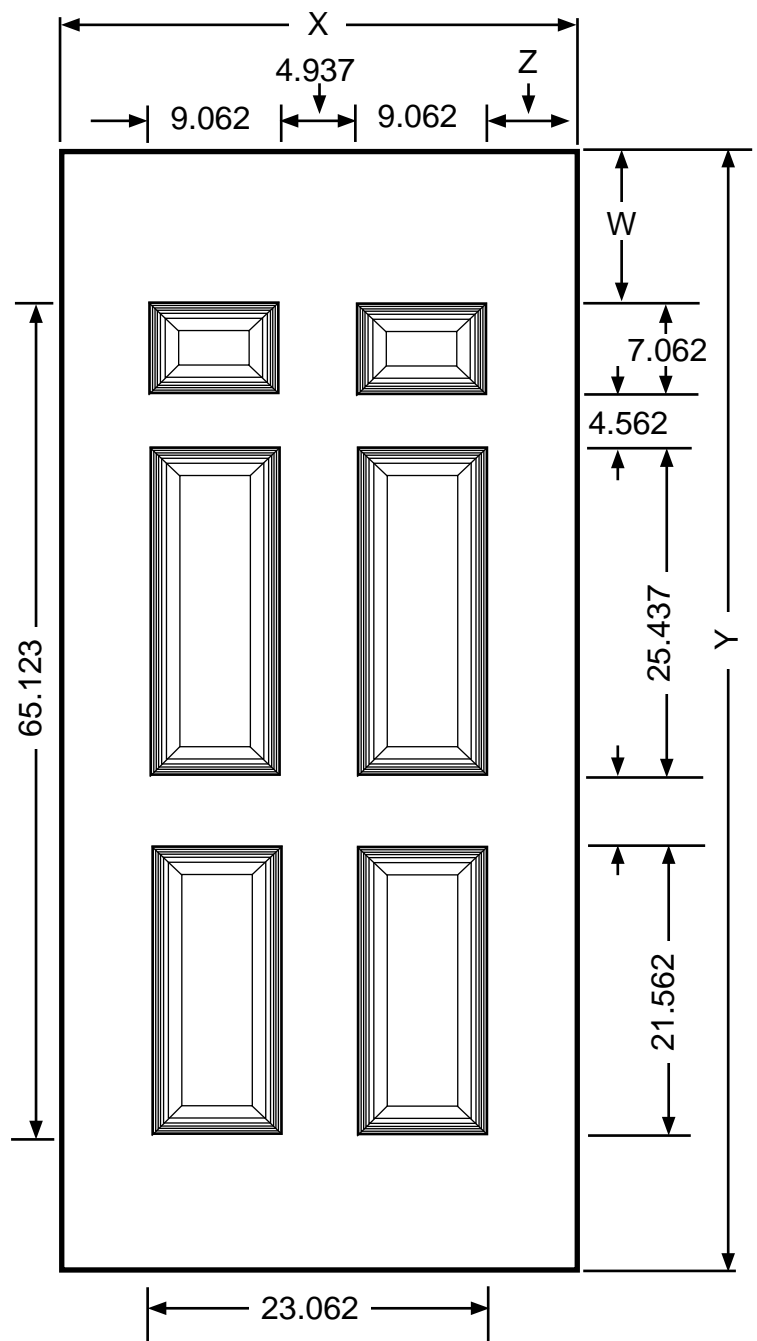

HIGH DEFINITION 6 PANEL DOOR EMBOSS

Standard Sizes

"W" = 10"

"X" = 41"

"Y" = 84"

"Z" = 11.25"

NOTES:

- Dimensions are shown in inches.
- "X" Dimensions to be specified by customer.

<p>MANUFACTURERS OF STANDARD AND CUSTOM HOLLOW METAL FRAMES AND DOORS 287 Oakland Road, Belgrade, Maine 04917 USA Office 207-465-9066 Fax: 207-465-9452</p>			
QUALITY SINCE 1981	Title: High Definition 6 Panel Door Emboss		
	Revision: #1	Revision Date: 10-06-15	Drawing Number: PR0000
Original Date: 10-06-15	Scale: Do not scale this drawing		Sheet: of
Drawn By:	Sheet: of		