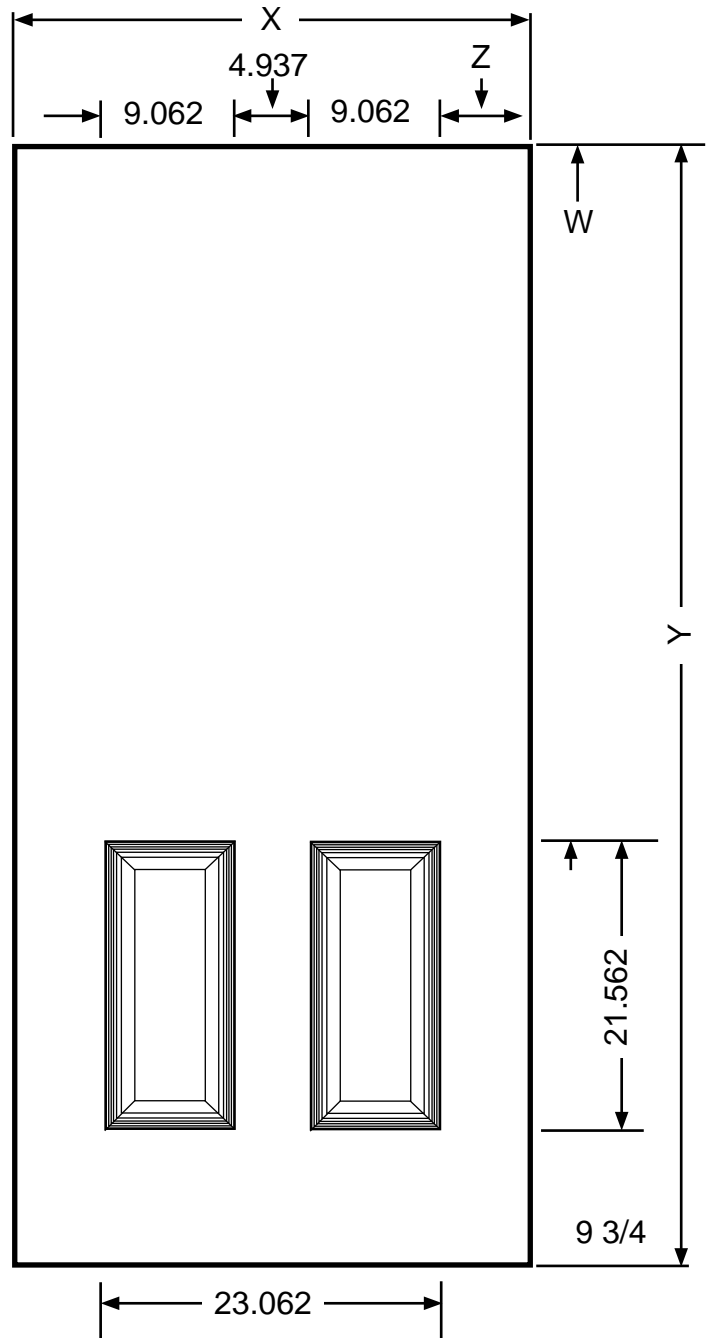

HIGH DEFINITION 2 PANEL

Standard Sizes

"W" = 53.75"

"X" = 41"

"Y" = 84"

"Z" = 11.25"

NOTES:

- Dimensions are shown in inches.
- "X" Dimensions to be specified by customer.

 <small>MANUFACTURERS OF STANDARD AND CUSTOM HOLLOW METAL FRAMES AND DOORS</small>			
<small>287 Oakland Road, Belgrade, Maine 04917 USA Office 207-465-9066 Fax: 207-465-9452</small>			
QUALITY SINCE 1981	Title: High Definition 2 Panel		
	<small>Revision:</small> #1	<small>Revision Date:</small> 10-06-15	<small>Drawing Number:</small> PR0000
<small>Original Date:</small> 10-06-15			
<small>Drawn By:</small>	<small>Scale:</small> Do not scale this drawing	<small>Sheet:</small> of	