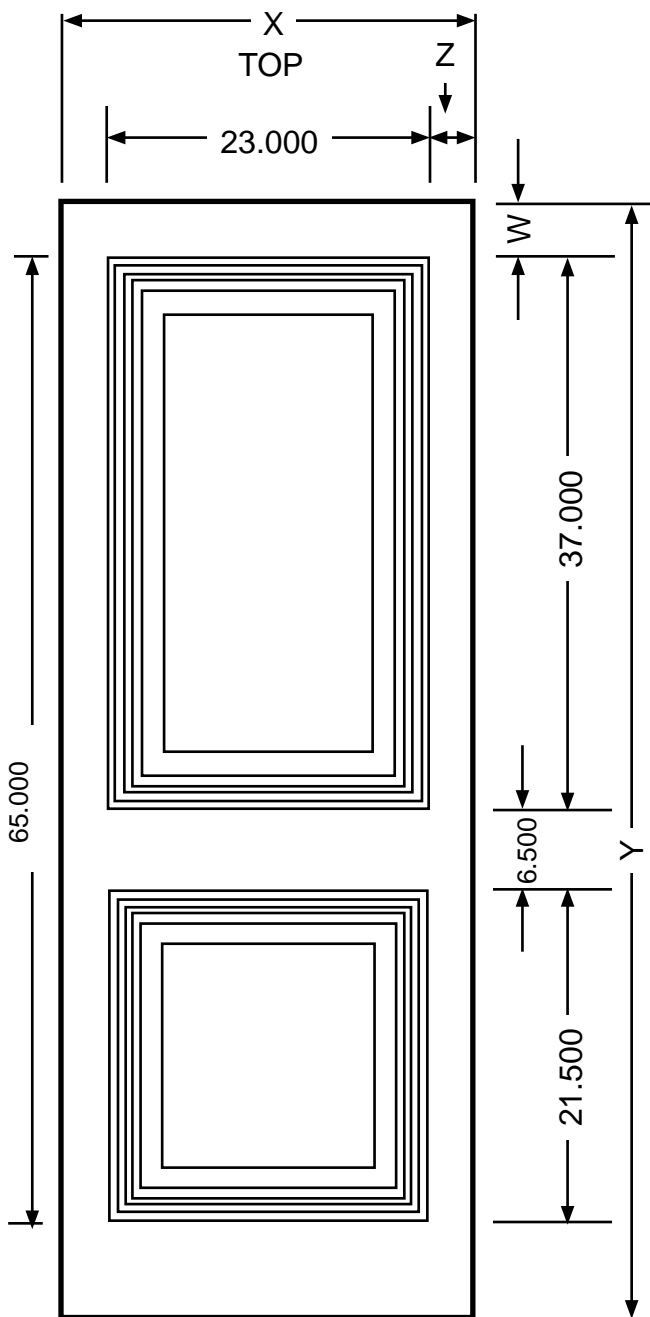

HIGH DEFINITION 2 PANEL DOOR EMBOSS

Standard Sizes

"W" = 10"
"X" = 41"
"Y" = 84"
"Z" = 11.25"

NOTES:

- Dimensions are shown in inches.
- "X" Dimensions to be specified by customer.

 <small>MANUFACTURERS OF STANDARD AND CUSTOM HOLLOW METAL FRAMES AND DOORS</small>			
<small>287 Oakland Road, Belgrade, Maine 04917 USA Office 207-465-9066 Fax: 207-465-9452</small>			
QUALITY SINCE 1981	Title: High Definition 2 Panel Door Emboss		
	Revision: #1	Revision Date: 10-06-15	Drawing Number: PR0000
Original Date: 10-06-15	Scale: Do not scale this drawing		Sheet: of
Drawn By:	Sheet:		