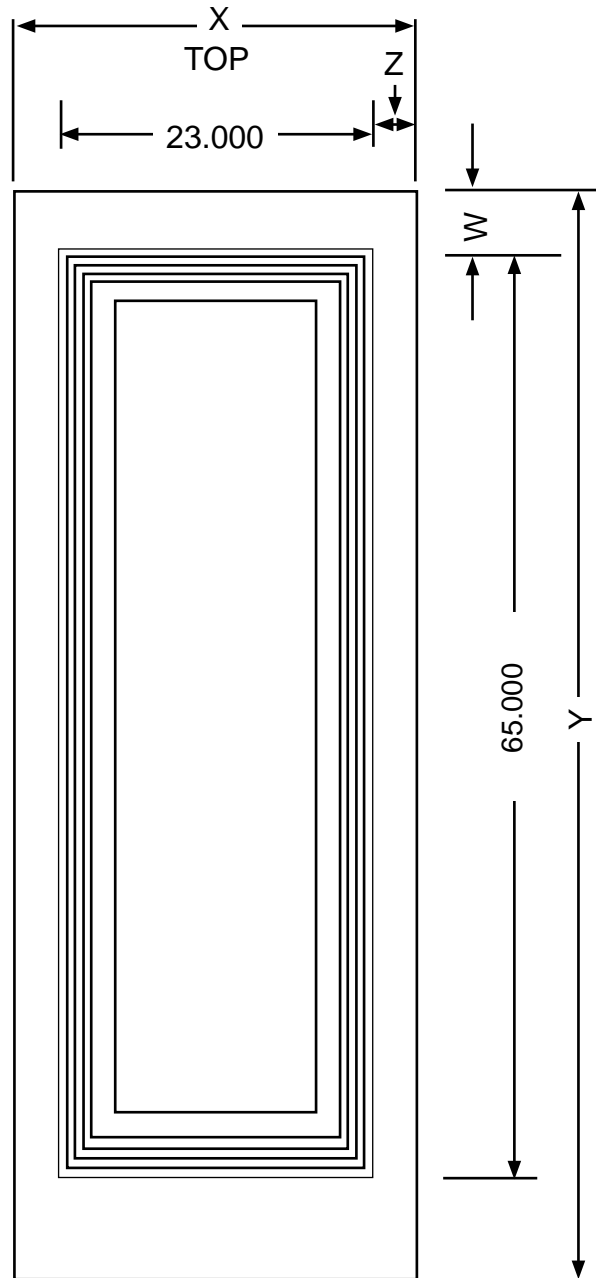

HIGH DEFINITION 1 PANEL DOOR EMBOSS

Standard Sizes

“W” = 10”
“X” = 41”
“Y” = 84”
“Z” = 11.25”

NOTES:

- Dimensions are shown in inches.
- “X” Dimensions to be specified by customer.

 <small>MANUFACTURERS OF STANDARD AND CUSTOM HOLLOW METAL FRAMES AND DOORS</small>			
<small>287 Oakland Road, Belgrade, Maine 04917 USA Office 207-465-9066 Fax: 207-465-9452</small>			
QUALITY SINCE 1981	Title: High Definition 1 Panel Door Emboss		
	<small>Revision:</small> #1	<small>Revision Date:</small> 10-06-15	<small>Drawing Number:</small> PR0000
<small>Original Date:</small> 10-06-15	<small>Scale:</small> Do not scale this drawing		<small>Sheet:</small> of
<small>Drawn By:</small>			